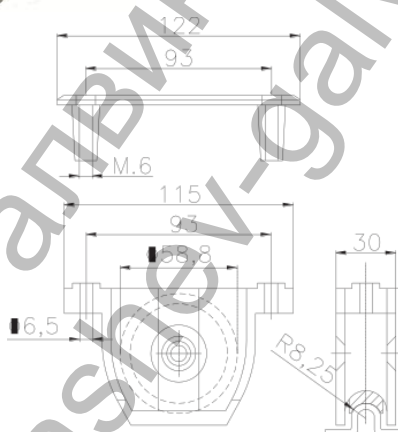

Ролка Estebro® за плъзгащи се врати в кутия с алуминиев цвят ф 60x16 мм, стоманена, завинтване

Cod	Dimens.	Acabado			Peso Max. Kg
36016	60x16	Aluminio, Aluminio, Aluminum	2	1,01	300
36016/1	60x16	Blanco, Branco, White, Blanc	2	1,01	300
36016/2	60x16	Negro, Black, Noir	2	1,01	300

Family: Wheels for aluminium

Material: Wheel of 11SMn30 steel, box of aluminium

Finish: Wheel in zinc-plated degree 3, lacqued box

Maximum weight supported*: 300 kg

Description: Wheel with box and bearing 6201 2RS. It is used in aluminum sliding doors to allow their displacement over the guide. Its installation consists in fixing the box to the door's base with a plate and two M6 screws. Better resistance to the corrosion, screws with anticorrosion treatment (Geomet) for a good compatibility with aluminum. For profiles with height from 50 to 60 mm.